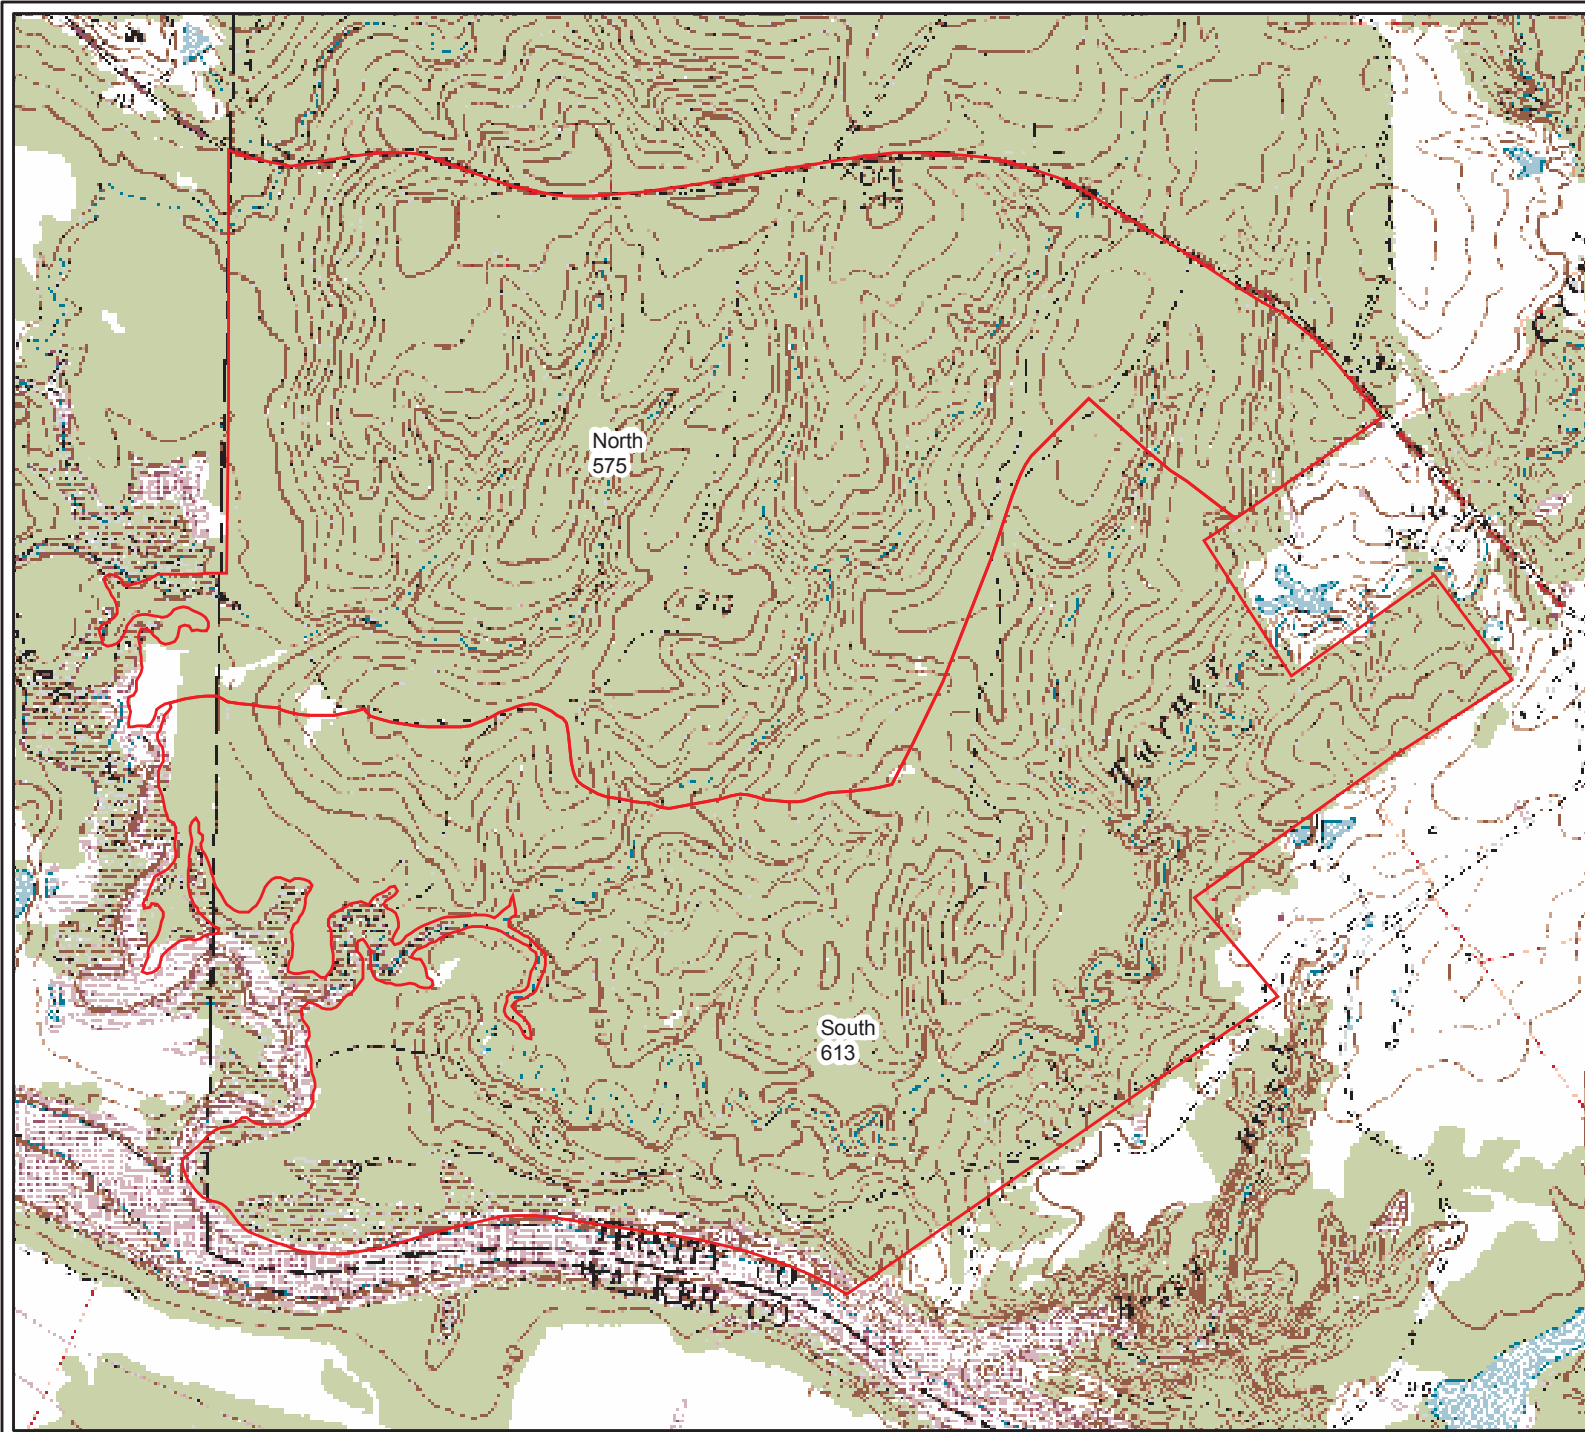

Parcel #13  
River Bluff Tract  
Trinity County, TX

Block	Acres
North	574.8
South	613.1
<b>Total Ac.</b>	<b>1,187.9</b>

Cost/Acre  
\$1,200

Parcel lines

www.EastTexasLandAndTimber.com